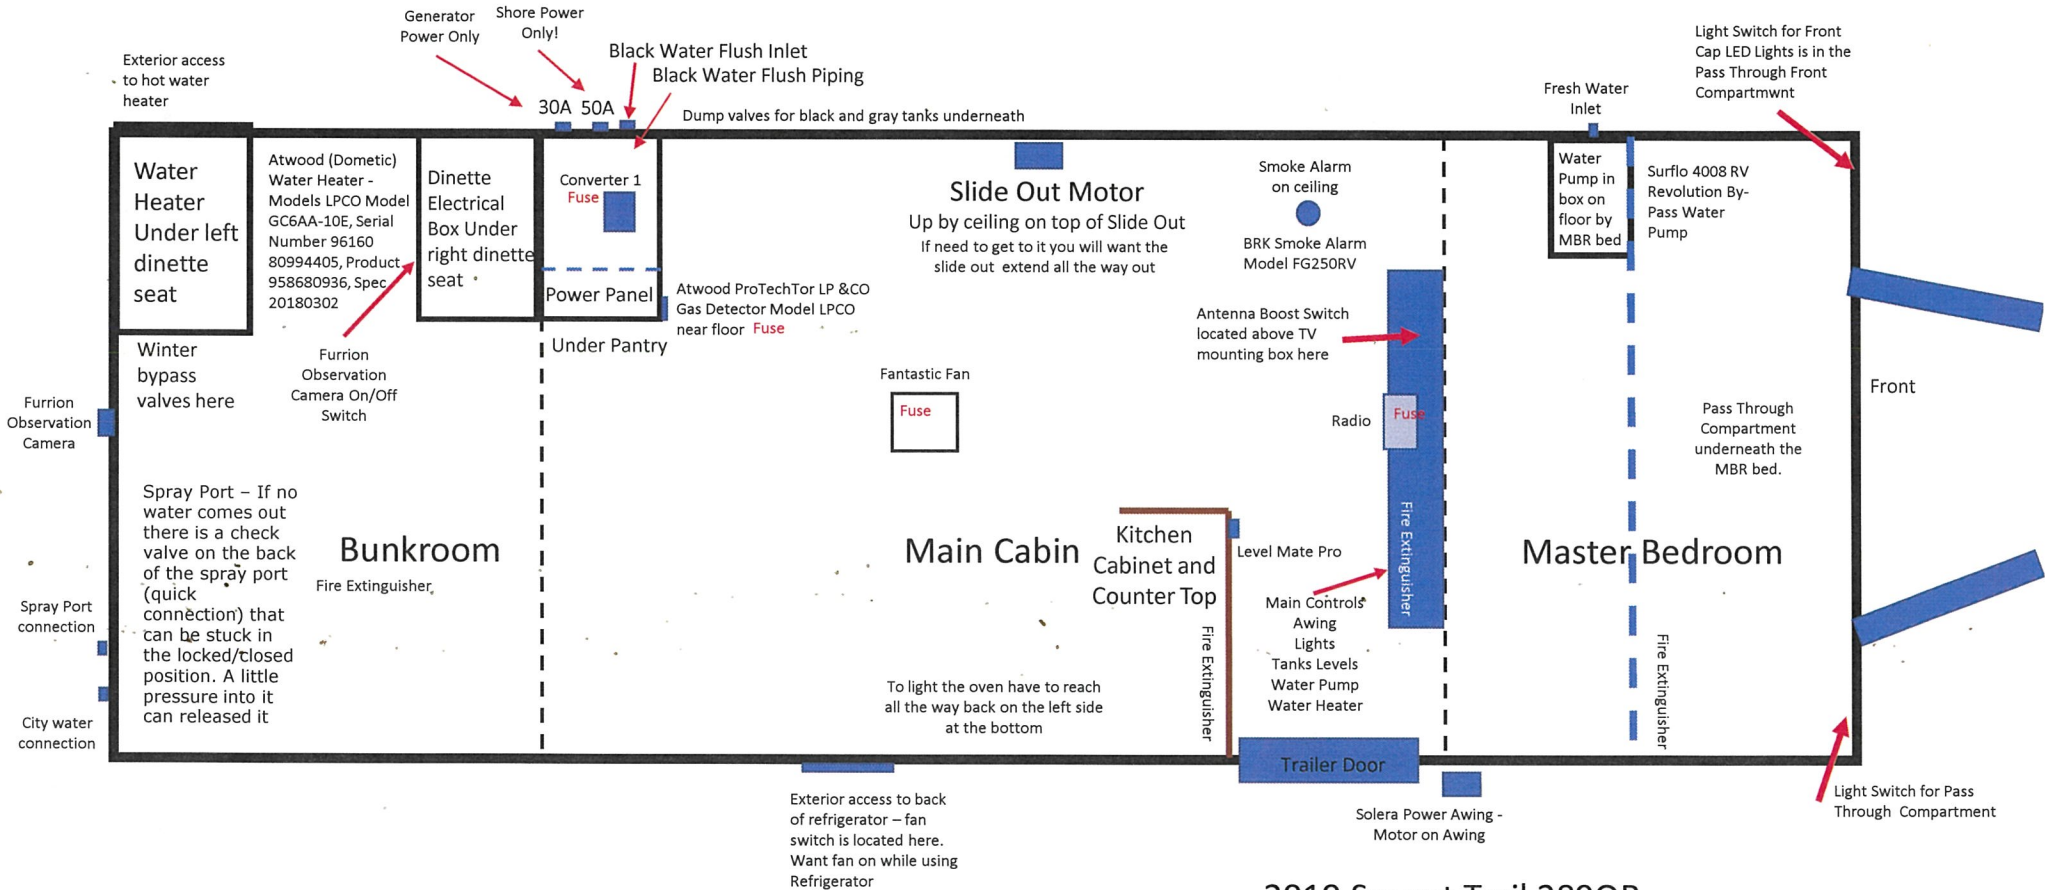

# Where are things - General

2019 Sunset Trail 289QB

# Where are things - Roof Top View

## 2019 Sunset Trail Super Lite 289QB

WiFi and Cell Antenna Signal Wires go down in through bunkroom window

**Note: You cannot walk on the roof. Need to use a large square of plywood or something to spread your weight around. There are rafters that you can stand on I believe maybe 24" apart.**

# Where are things - Trailer Bottom

Looking down through Trailer

2019 Sunset Trail Super Lite 289QB