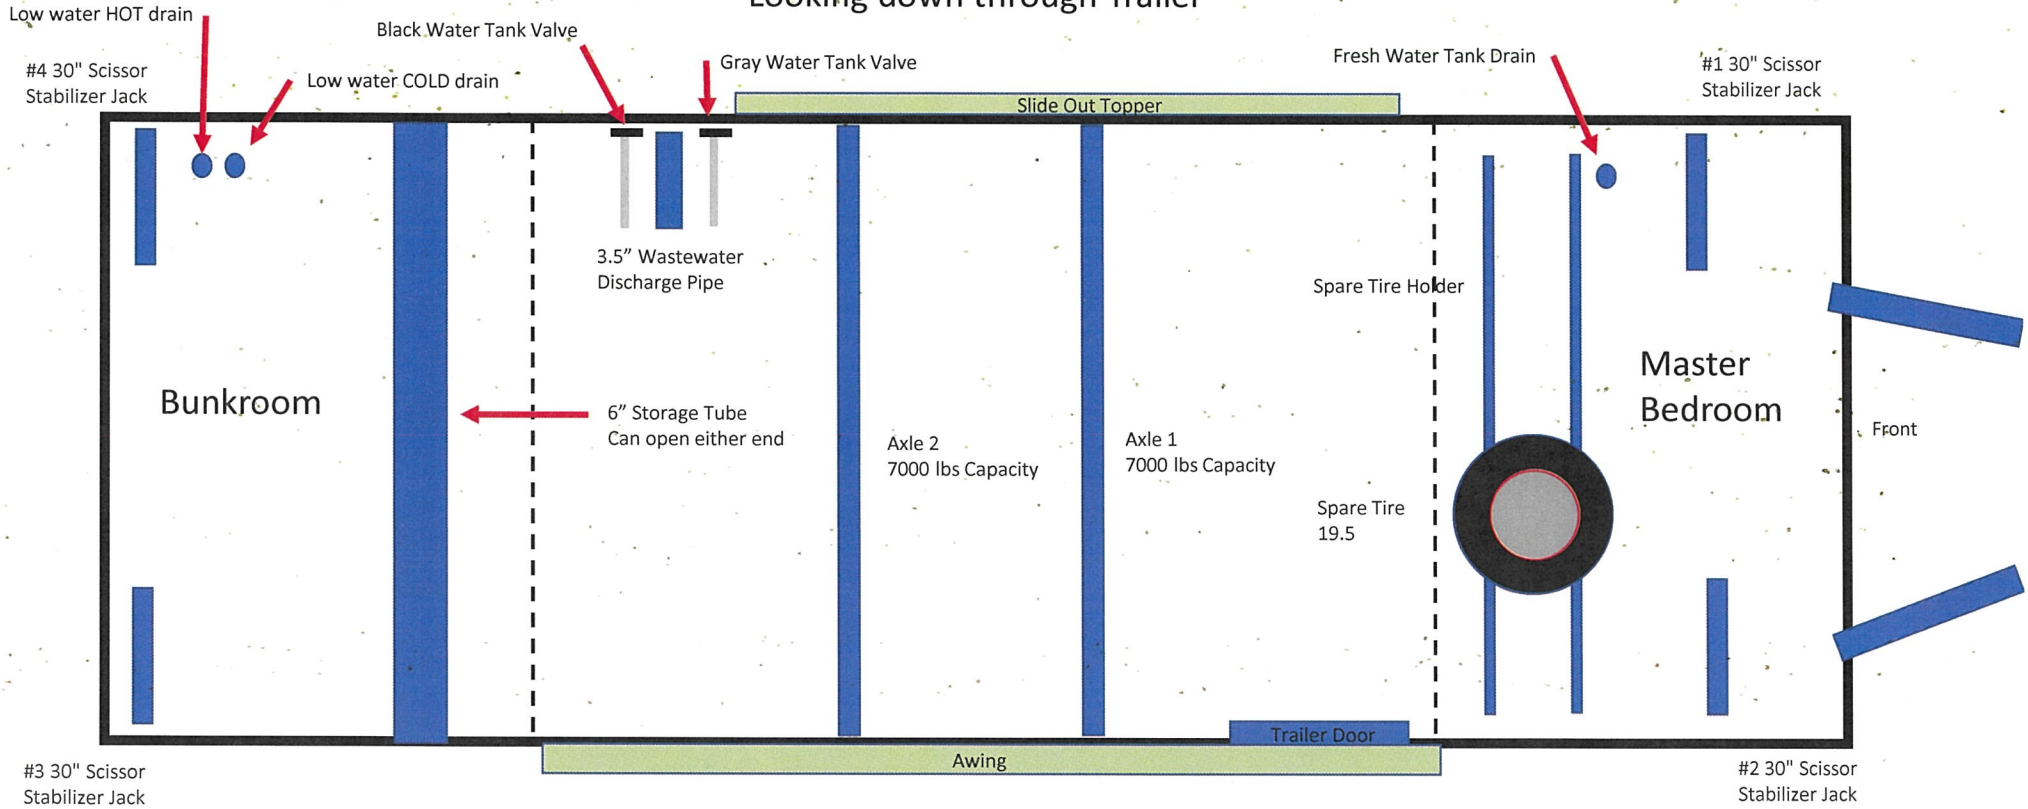

Where are things - Trailer Bottom

Looking down through Trailer

2019 Sunset Trail Super Lite 289QB