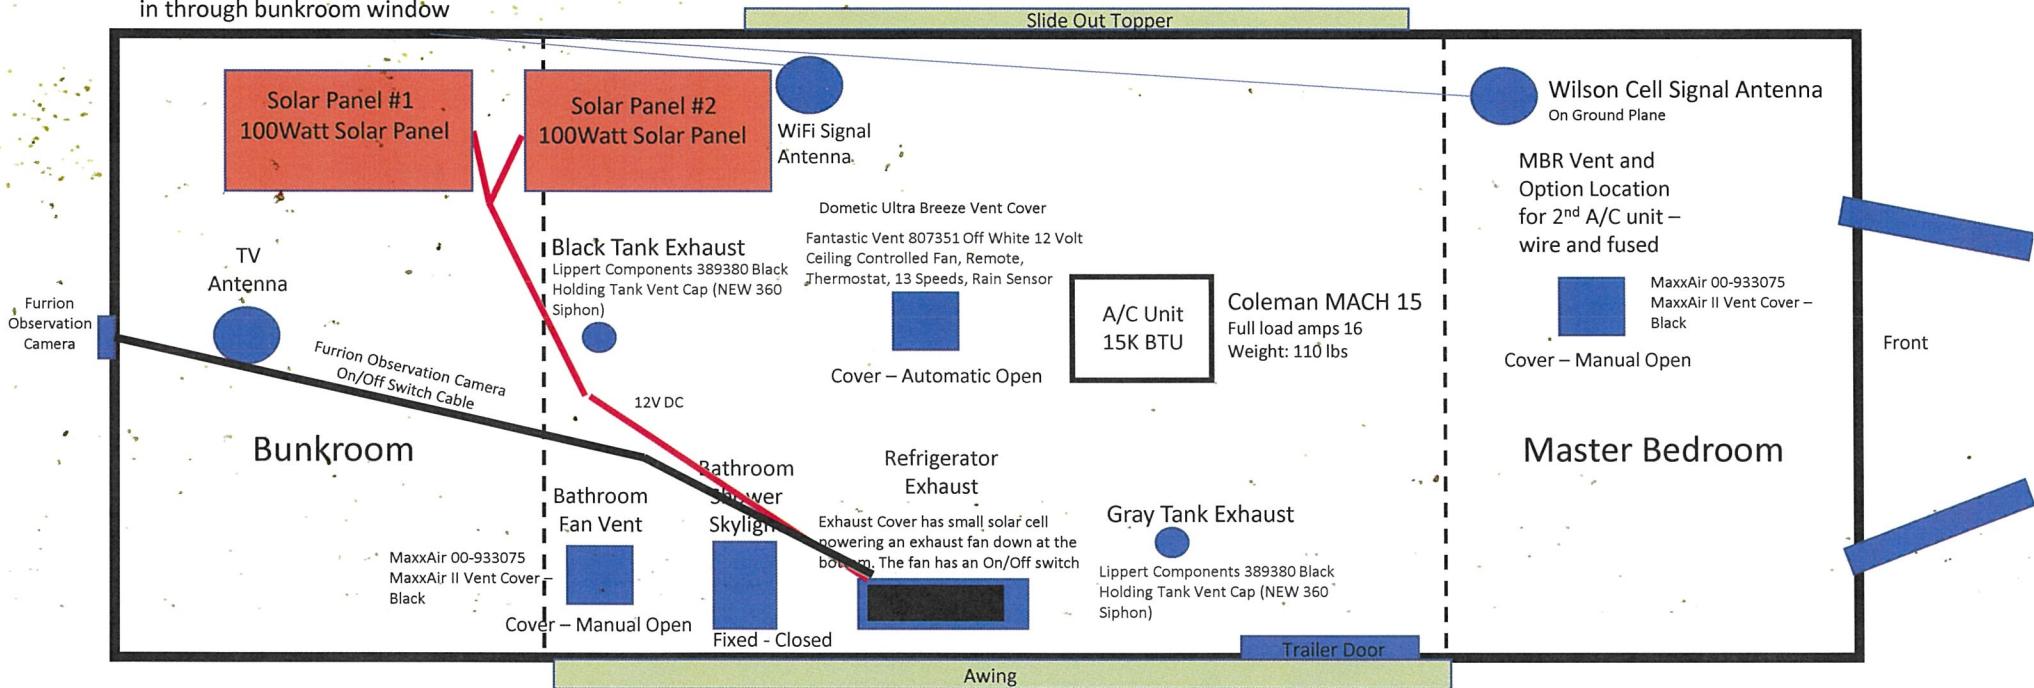

# Where are things - General

2019 Sunset Trail 289QB

# Where are things - Roof Top View

## 2019 Sunset Trail Super Lite 289QB

WiFi and Cell Antenna Signal Wires go down in through bunkroom window

**Note: You cannot walk on the roof. Need to use a large square of plywood or something to spread your weight around. There are rafters that you can stand on I believe maybe 24" apart.**

# Where are things - Trailer Bottom

Looking down through Trailer

2019 Sunset Trail Super Lite 289QB